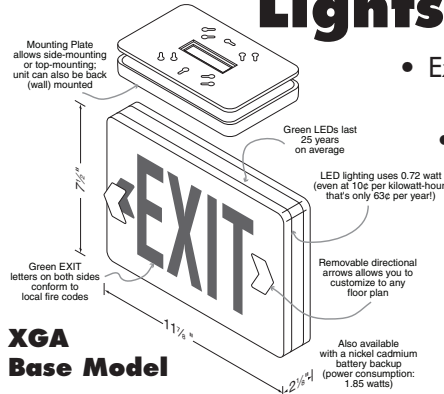

Happy Thanksgiving!

Floor Squeegee

- The ultimate tool for removing water from concrete, tile, brick, and aggregate
- Ideal for spills and minor flooding in home and garage
- 22" wide path makes quick work of getting water out
- Pole not included

745
Floor Squeegee
05300204
 Reg. \$ 8.75

Emergency LED Exit Lights

- Extremely long-life LED lights save power
- Battery back-up and emergency light models available
- High visibility green on white plastic housing